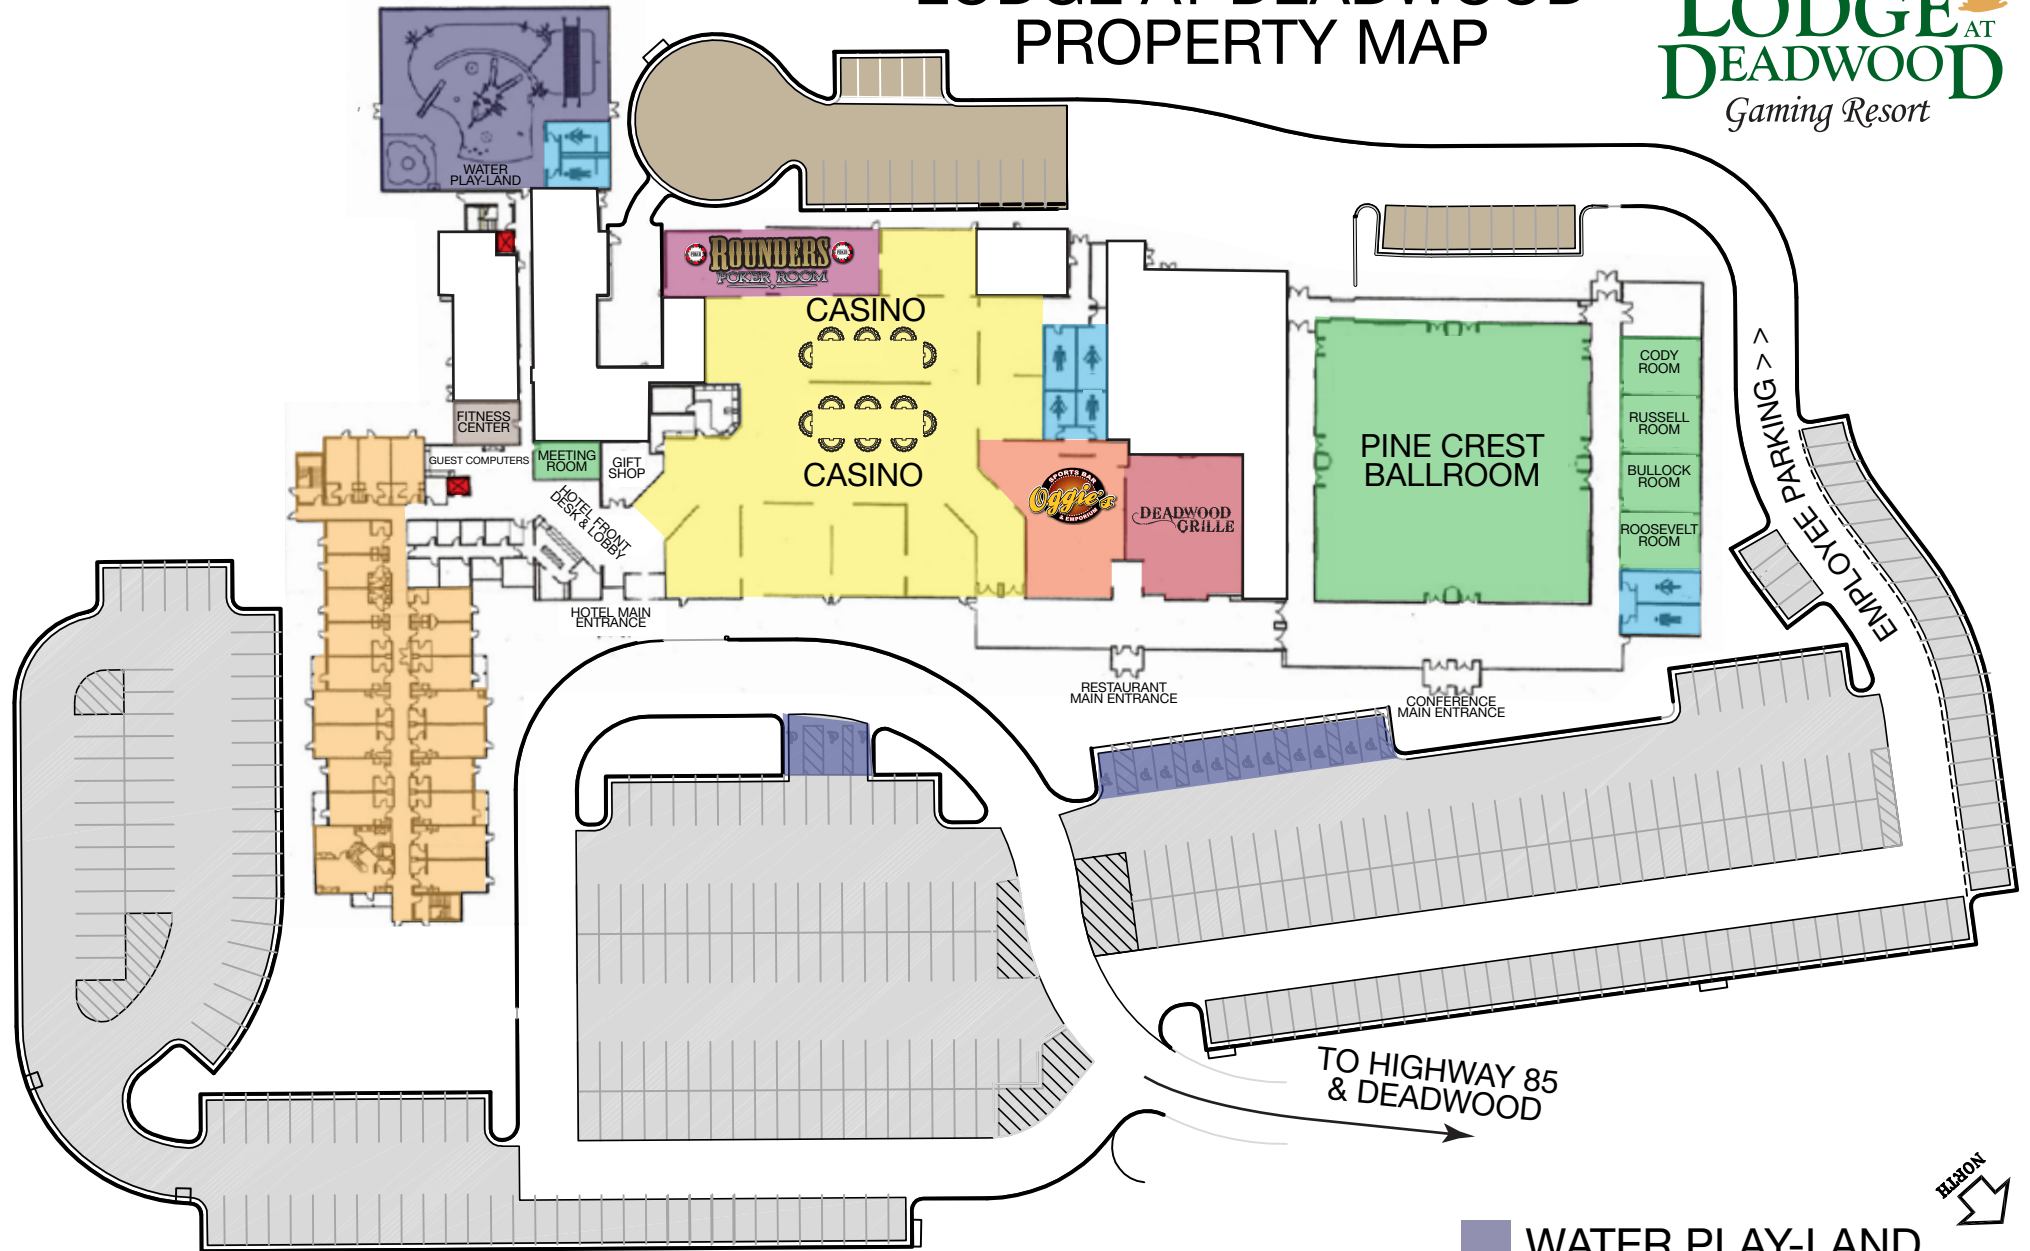

# LODGE AT DEADWOOD PROPERTY MAP

- |        |                    |                  |                     |
|--------|--------------------|------------------|---------------------|
| HOTEL  | RESTROOMS          | CONFERENCE AREAS | HANDICAPPED PARKING |
| POKER  | DEADWOOD GRILLE    | FITNESS CENTER   | EMPLOYEE PARKING    |
| CASINO | OGGIE'S SPORTS BAR | PARKING          | ELEVATORS           |